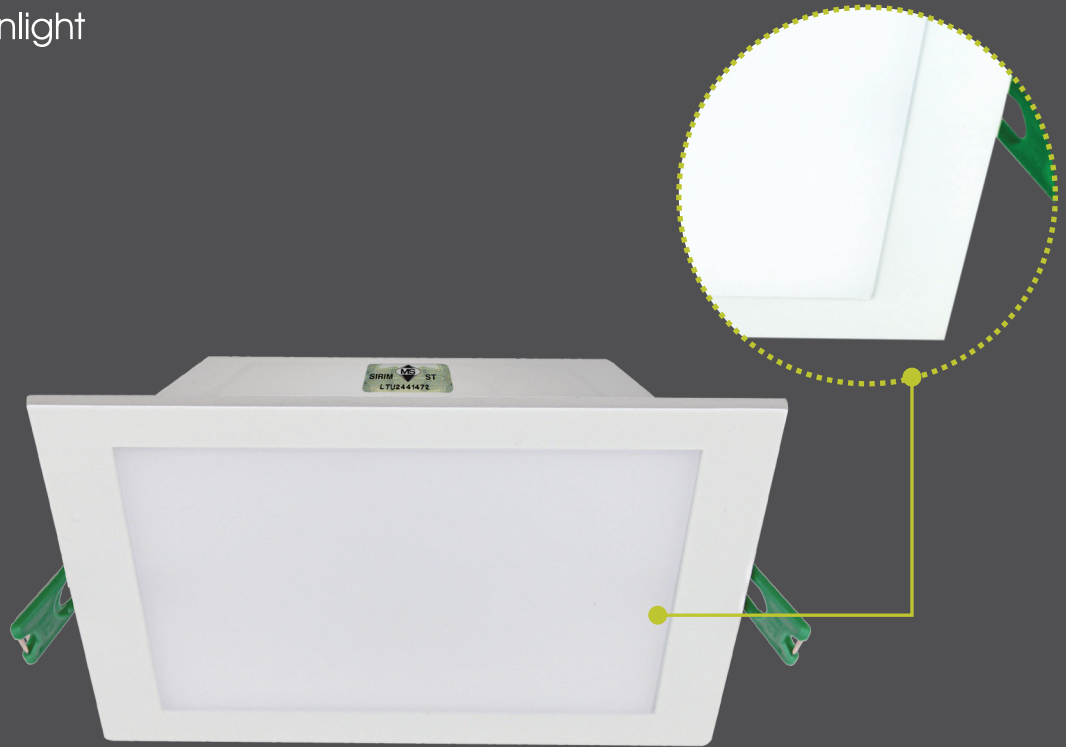

LED Recessed Downlight
Model
YET 7002
12W/18W

No Blue Light Hazard

Complied To IEC62471:2006
LED Photobiological Safety Class

SIRIM
CERT.TO
MS IEC 60598-2-2:2011
MS IEC 60598-1:2014
CERT.NO: PC003594

**Die-cast
Aluminium**
Material

No Harmful
UV Light
PROTECTION

Ingress
Protection **IP20**

Heavy Duty
For Long Hours To
25,000 Hours

Fire Retardant
Material

Flicker Free
No Eye Strain

Power Factor
≥0.5

Extra Brightness

Power Surge
Capacity **1.5Kv**

High Performance
LED Chip

Website
www.yetplus.com

Follow us
[yetplusmalaysia](https://www.facebook.com/yetplusmalaysia)

Follow us
[yetpluslighting](https://www.instagram.com/yetpluslighting)

Follow us
[yetplusmalaysia](https://www.youtube.com/yetplusmalaysia)

Follow us
[yetplusmalaysia](https://www.whatsapp.com/yetplusmalaysia)

03 - 6091 9811