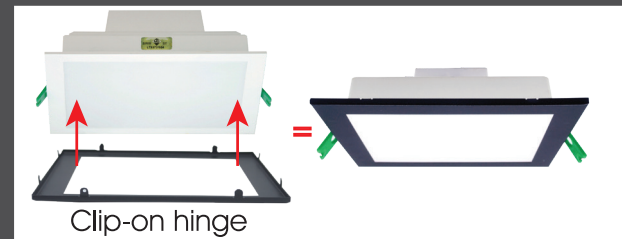

SIRIM
CERT.TO
MS IEC 60598-2-2:2011
MS IEC 60598-1:2014
CERT.NO: PC003594

Compatible
Accessories
Black Frame
Y556