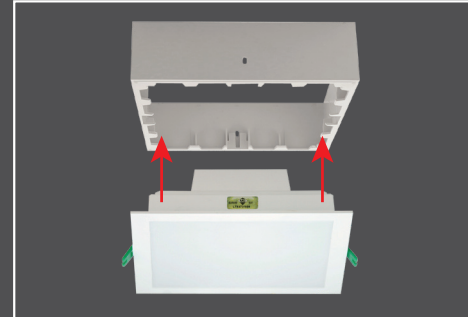

Follow us
[yetplusmalaysia](https://www.facebook.com/yetplusmalaysia)

03 - 6091 9811

LED Recessed Downlight
Model
YET 561
12W/18W

Compatible
Accessories
Surface
Frame
Y561-D

No Blue Light Hazard

Complied To IEC62471:2006
LED Photobiological Safety Class