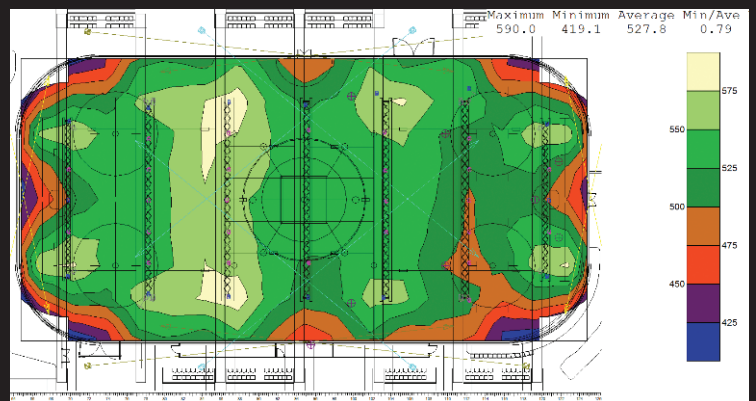

Sports Lighting Segment

- SEA Game 2017, First Winter Sport *Ice Rink Arena*

To design, supply and testing commissioning comply to IIHF (Ice Hockey) and requirement broadcasting.

Golden Eagle Award
2016/2017/2018/2019