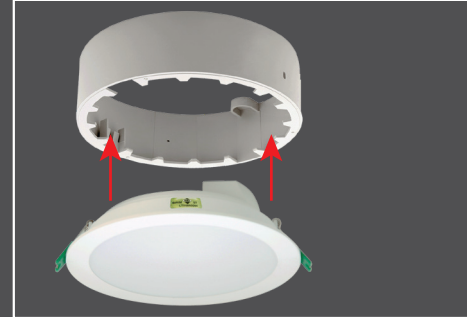

LED Recessed Downlight
Model
YET 560
12W/18W

No Blue Light Hazard

Complied To IEC62471:2006
LED Photobiological Safety Class

SIRIM
CERT. TO
MS IEC 60598-2-2:2011
MS IEC 60598-1:2014
CERT.NO: PC003594

Compatible
Accessories
Surface
Frame
Y560-D

Compatible
Accessories
Black Frame
Y555

No Harmful
UV Light

Ingress
Protection

IP20

Life Span
25,000 Hours

Fire Retardant
Material

Flicker Free
No Eye Strain

Power Factor
≥0.5

Available For
3 Colour
Temp. Changing
Daylight, Warm White or
Cool white

Power Surge
Capacity

1.5Kv

Light Weight -
Nylon & PC

Website
www.yetplus.com

Follow us
[yetplusmalaysia](https://www.facebook.com/yetplusmalaysia)

Follow us
[yetpluslighting](https://www.instagram.com/yetpluslighting)

Follow us
[yetplusmalaysia](https://www.youtube.com/yetplusmalaysia)

Follow us
[yetplusmalaysia](https://www.facebook.com/yetplusmalaysia)

03 - 6091 9811