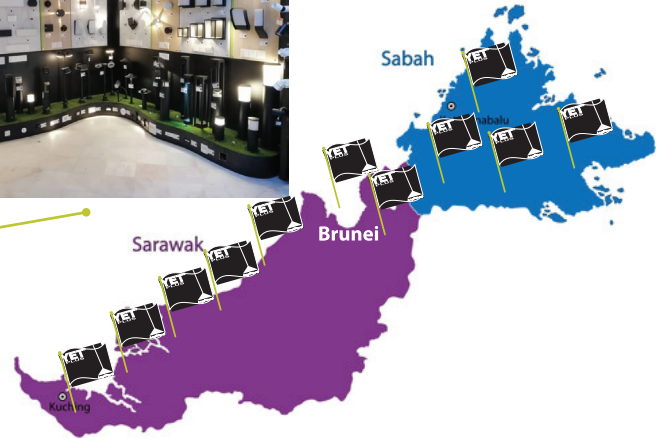

Dealership Distribution

Over **850** dealership network across Malaysia

Website
www.yetplus.com

Follow us
yetplusmalaysia

Follow us
yetpluslighting

Follow us
yetplusmalaysia

Follow us
yetplusmalaysia

☎ 03 - 6091 9811