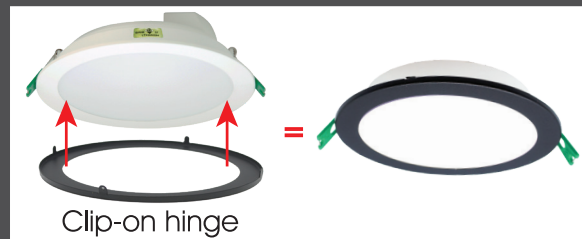

Compatible
Accessories
Black Frame
Y555