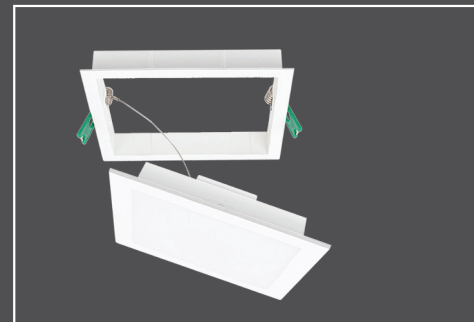

SIRIM
CERT.TO
MS IEC 60598-2-2:2011
MS IEC 60598-1:2014
CERT.NO: PC003594

Accessories
Recessed
Frame