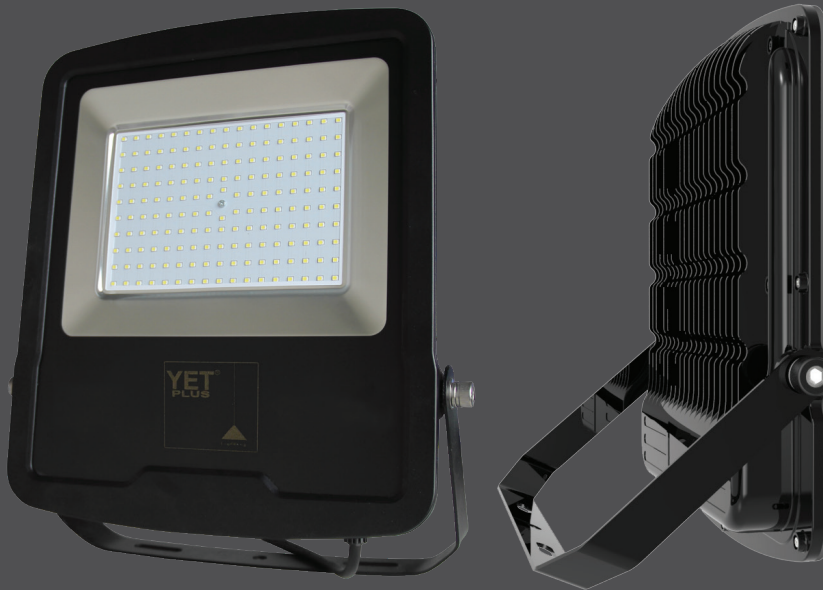

Flood Light
Model

JD6125

10W/20W/30W/50W/100W/150W/200W

No Blue Light Hazard

Complied To IEC62471:2006
LED Photobiological Safety Class

**Die-cast
Aluminium**
Material

High Efficient
And Quality
SMD LED Chips

Ingress
Protection **IP65**

Life Span
25,000 Hours

Power Factor
 ≥ 0.9

Power Surge
Capacity **1Kv**

**Wide
Beam Angle**

Website
www.yetplus.com

Follow us
[yetplusmalaysia](https://www.facebook.com/yetplusmalaysia)

Follow us
[yetpluslighting](https://www.facebook.com/yetpluslighting)

Follow us
[yetplusmalaysia](https://www.instagram.com/yetplusmalaysia)

Follow us
[yetplusmalaysia](https://www.youtube.com/yetplusmalaysia)

03 - 6091 9811