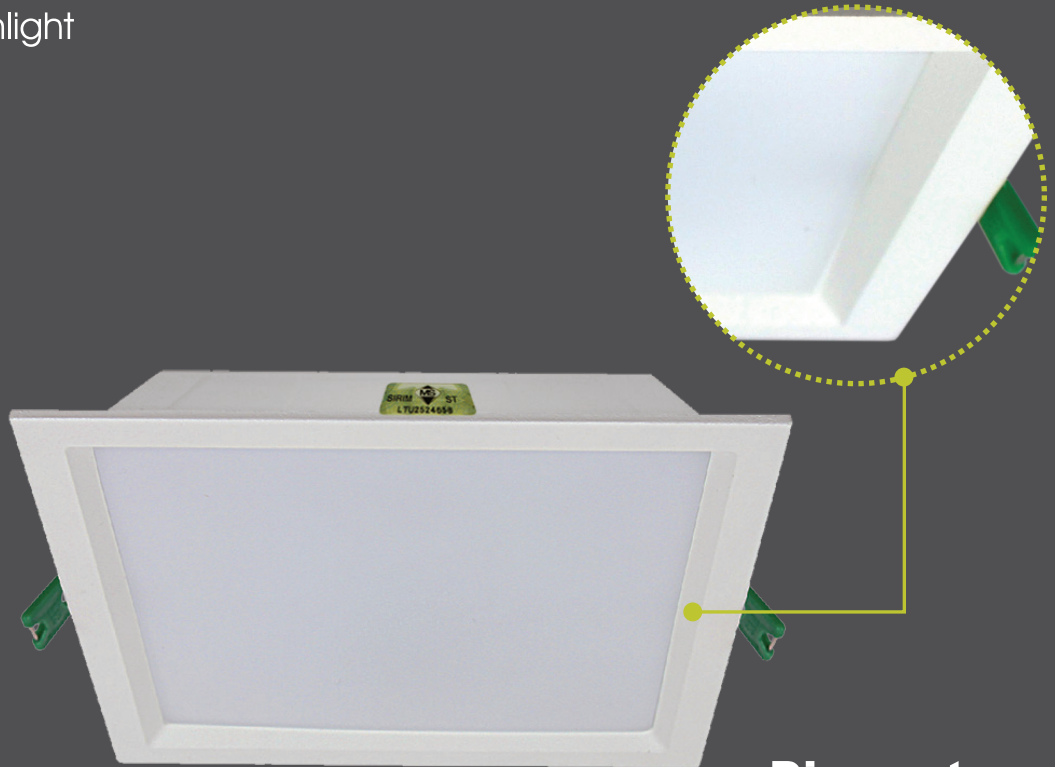

LED Recessed Downlight
Model
YET 7005
12W/18W

No Blue Light Hazard

Complied To IEC62471:2006
LED Photobiological Safety Class

SIRIM
CERT.TO
MS IEC 60598-2-2:2011
MS IEC 60598-1:2014
CERT.NO: PC003594

**Die-cast
Aluminium**
Material

No Harmful
UV Light
PROTECTION

Ingress
Protection **IP20**

Heavy Duty
For Long Hours To
25,000 Hours

Fire Retardant
Material

Flicker Free
No Eye Strain

Power Factor
≥0.5

Extra Brightness

Power Surge
Capacity **1.5Kv**

High Performance
LED Chip

Website
www.yetplus.com

Follow us
[yetplusmalaysia](https://www.facebook.com/yetplusmalaysia)

Follow us
[yetpluslighting](https://www.instagram.com/yetpluslighting)

Follow us
[yetplusmalaysia](https://www.youtube.com/yetplusmalaysia)

Follow us
[yetplusmalaysia](https://www.facebook.com/yetplusmalaysia)

03 - 6091 9811