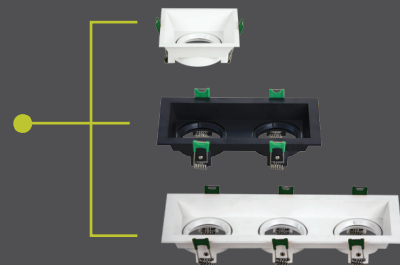

**Die-cast
Aluminium
Module**

Material

Compliant To
RoHS Standard Which
Restricts The Use Of
Hazardous Materials In
Lighting Products

Ingress
Protection **IP20**

Life Span
25,000 Hours

Dimmable With
LED Dimmer

Power Factor
≥0.9

Beam Angle
24°

Website
www.yetplus.com

Follow us
[yetplusmalaysia](https://www.facebook.com/yetplusmalaysia)

Follow us
[yetpluslighting](https://www.facebook.com/yetpluslighting)

Follow us
[yetplusmalaysia](https://www.instagram.com/yetplusmalaysia)

Follow us
[yetplusmalaysia](https://www.youtube.com/yetplusmalaysia)

03 - 6091 9811